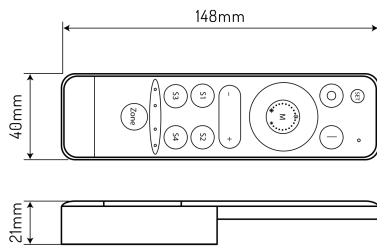

Manufacturer issues a 3-year warranty for this product.

This product offers the benefit of controlling the light with the use of smartphone from any place in the world via IoT TUYA system. The user can control not only the brightness in the range of 0-100% but also the colour temperature in the range between 2700K and 6500K. These features place our product in the centre of the HCL (Human Centric Light)

Voltage range and voltage type

Ambient temperature suitable for operation

Name of the parameter	Value
Klasyfikacja GPC	10006896
Status	Aktywny (w sprzedaży)
Zawartość netto produktu	1
Jednostka gól	szt
Standby power	75 uW
Working power	<60 W
Warranty (years)	5
RF frequency	2.4 GHz
RF distance	20 m

Name of the parameter	Value
Number of zones	4
Standby current	25 uA
Working current	<20 mA
Supply voltage range and voltage type	DC 3V 2*AAA
Ambient temperature suitable for operation	-20 ÷ 60 °C
Length	148 mm
Width	39 mm
Height	21,2 mm
Product code	471321